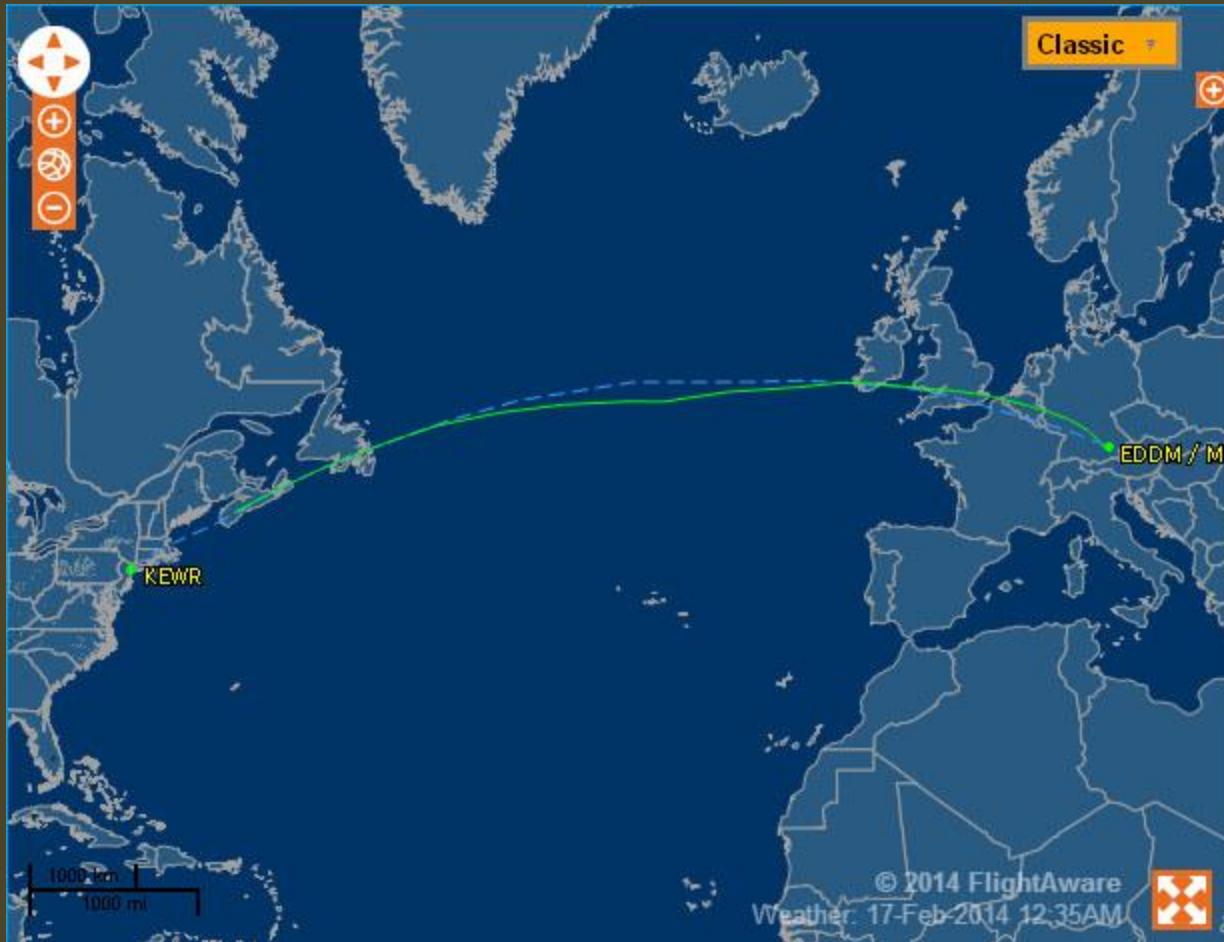

Carl's Poland, Prague & Germany Pilgrimage, June 2014

REGINA PILGRIMAGES

ACCOMPANIED BY PRIESTS OF THE SOCIETY OF SAINT PIUS X

by Orbis Vacations, LLC

Including the Holy Relics of
Aachen, Germany, exposed for
only 10 days every 7 years.

Email: c10ing@hotmail.com

Lufthansa Flight Newark to Munich

Leave Seattle on
Tuesday 6/17/2014
at 9:05A on AS 8,
Seattle to Newark.
Arrive Newark
5:30P then
leave Newark 8:15P
On Lufthansa 413.

Arrive Munich next
day (Wednesday
6/18) at 10:15A.
Leave Munich
11:10A on
Lufthansa 1622.

Lufthansa Flight 1622

Munich to Kraków

Arrive Kraków same
day (Wed. 6/18) at
12:30P

Day 2, Wednesday, June 18

Kraków

Upon arrival into Kraków, board our private motor-coach and enjoy a panoramic sightseeing of the city as we drive to the hotel. Tonight enjoy a welcome dinner with my fellow travelers.

ALWAYS
30%-70% OFF

5 MINUTES DRIVE
DIRECTION: WARSZAWA,
KRAKÓW, GEROĆ

TAXI

TAXI

12 238 8 238

realizowane przy
Miejskie

PRACE
FINANSOWANE
Z NARODOWEGO
FUNDUSZU
REZERWOWY

KLASZTOR
SS KLARYSEK
UL. GRODZKA 54