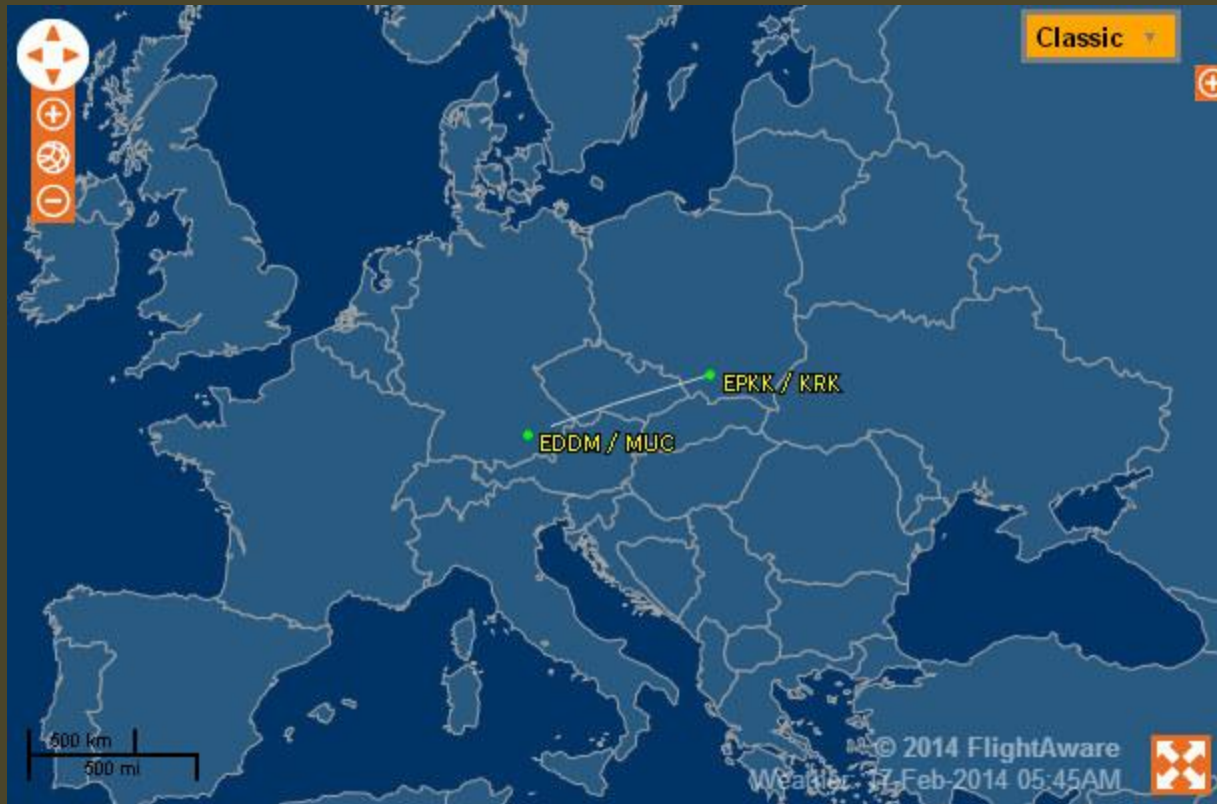

Email: c10ing@hotmail.com

Lufthansa Flight Newark to Munich

Leave Seattle on
Tuesday 6/17/2014
at 9:05A on AS 8,
Seattle to Newark.
Arrive Newark
5:30P then
leave Newark 8:15P
On Lufthansa 413.

Arrive Munich next
day (Wednesday
6/18) at 10:15A.
Leave Munich
11:10A on
Lufthansa 1622.

Lufthansa Flight 1622

Munich to Kraków

Arrive Kraków same
day (Wed. 6/18) at
12:30P

Day 2, Wednesday, June 18

Kraków

Upon arrival into Kraków, board our private motor-coach and enjoy a panoramic sightseeing of the city as we drive to the hotel. Tonight enjoy a welcome dinner with my fellow travelers.

ALWAYS
30%-70% OFF

5 MINUTES DRIVE
DIRECTION: WARSZAWA,
KRAKÓW, GEROĆ

TAXI

TAXI

12 238 8 238

realizowane przy
Miejskie

PRACE
FINANSOWANE
Z NARODOWEGO
FUNDUSZU
REZERWOWY

KLASZTOR
SS KLARYSEK
UL. GRODZKA 54