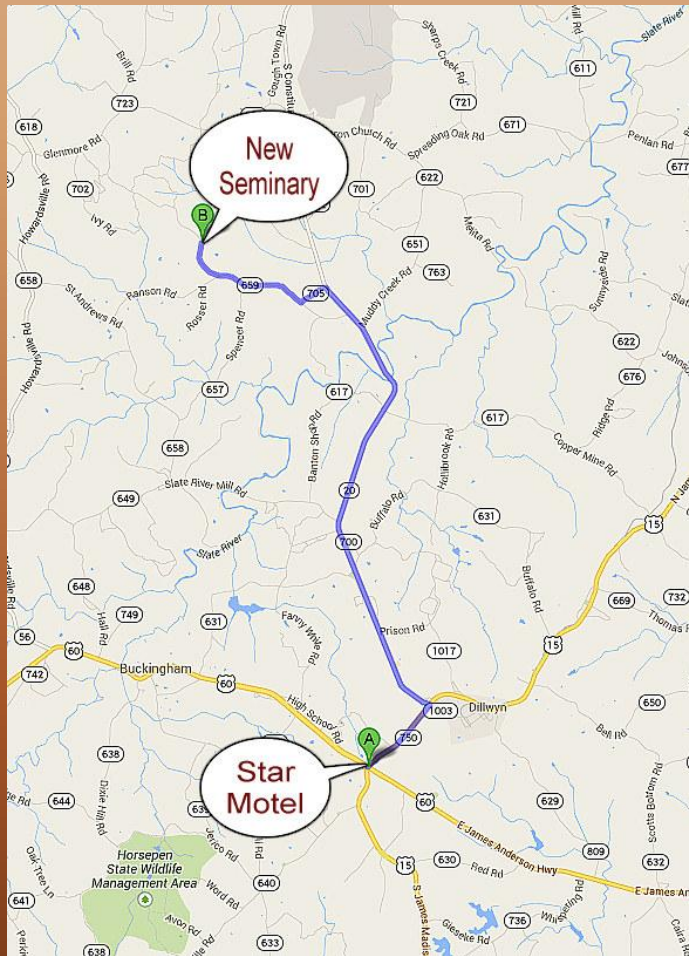

View of Tents From Construction

Atop the 2000 Acre Site

Atop the 2000 Acre Site

Nearest Large Airport, Richmond, Virginia

1208 Archbishop
Lefebvre Ave, Dillwyn,
VA 23936

85.5 miles
on US-60

Nearest Motel, Dillwyn, Virginia

Nearest Motel

Star Motel, Dillwyn, VA
14923 S James Madison Hwy

11.8 Miles

The Travelers

Carl Tenning

The Travelers

Michael Hagemeyer