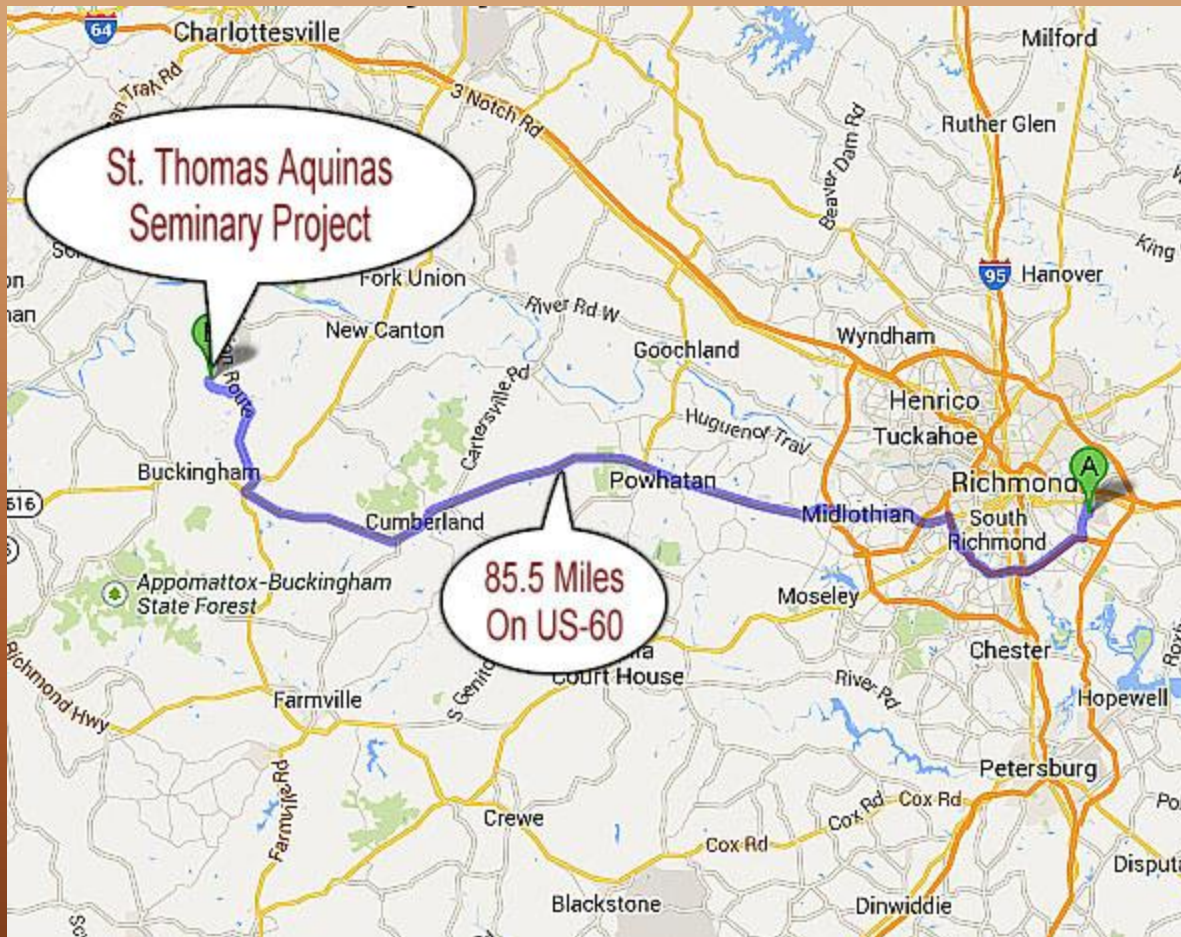

View of Tents From Construction

Atop the 2000 Acre Site

Atop the 2000 Acre Site

Nearest Large Airport, Richmond, Virginia

1208 Archbishop
Lefebvre Ave, Dillwyn,
VA 23936

85.5 miles
on US-60

Nearest Motel, Dillwyn, Virginia

Nearest Motel

Star Motel, Dillwyn, VA
14923 S James Madison Hwy

11.8 Miles

The Travelers

Carl Tenning

The Travelers

Michael Hagemeyer